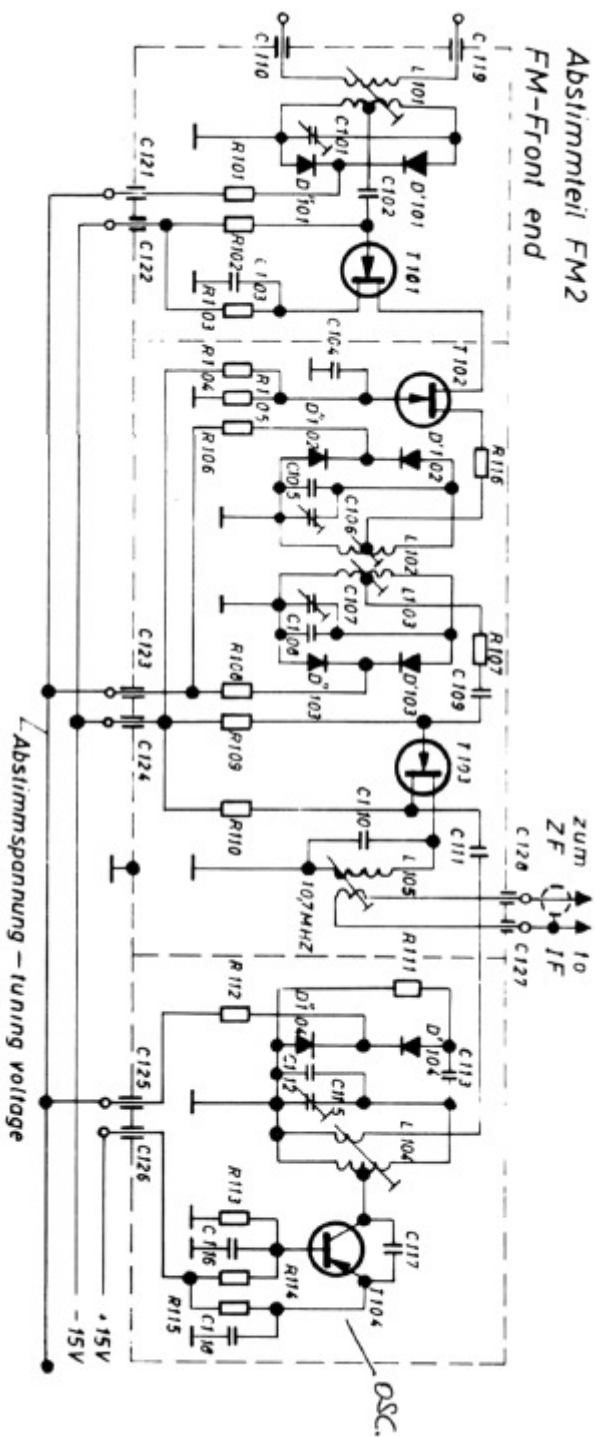

audioSON KIRKSABETTER