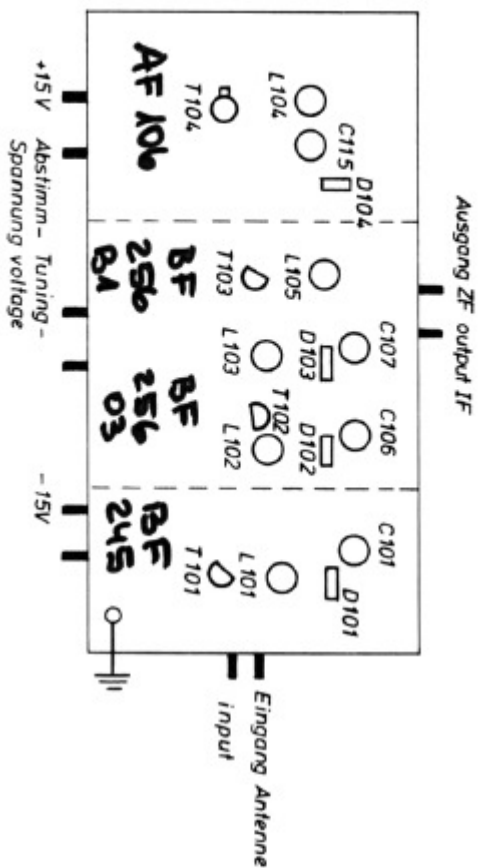

audioSON KIRKSABETTER