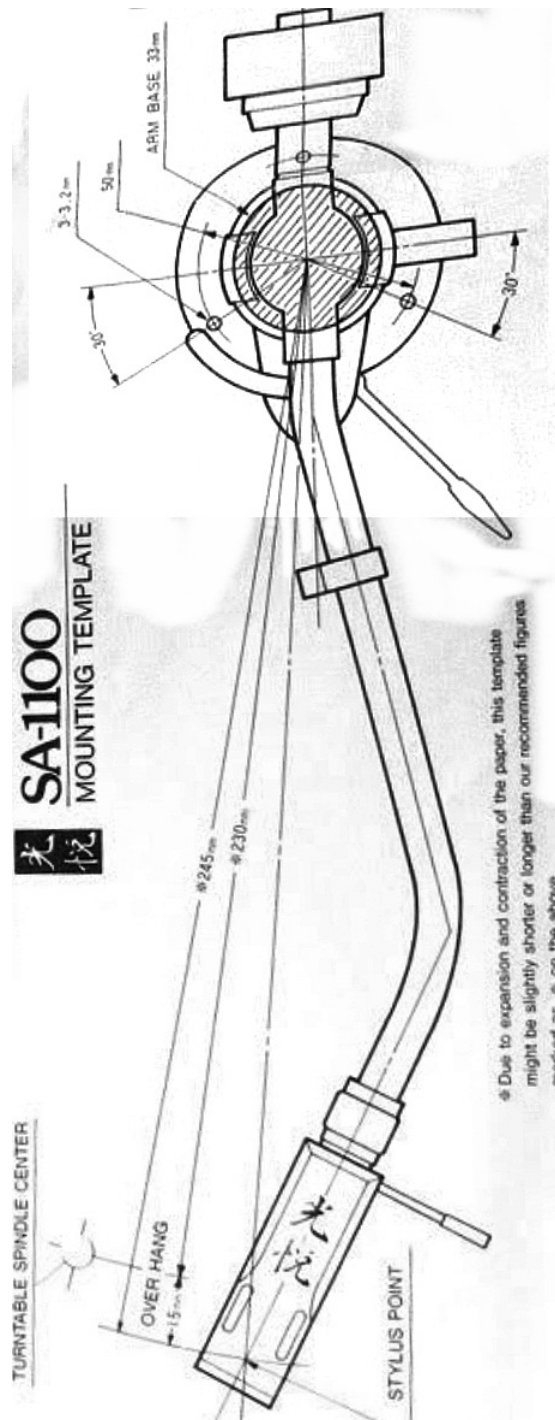

Koetsu SA-1100 MK I (without anti-skating) Specification:

- Spindle to pivot distance 245mm
- Effective length 230mm
- Overhang 15mm
- Effective Mass 18g
- Cartridge range 4-12g (low compliance cartridges)
- Horizontal sensitivity 20mg
- Vertical sensitivity 20mg
- Range of height adjustment 38-60mm
- Linn compatible mount 3 holes